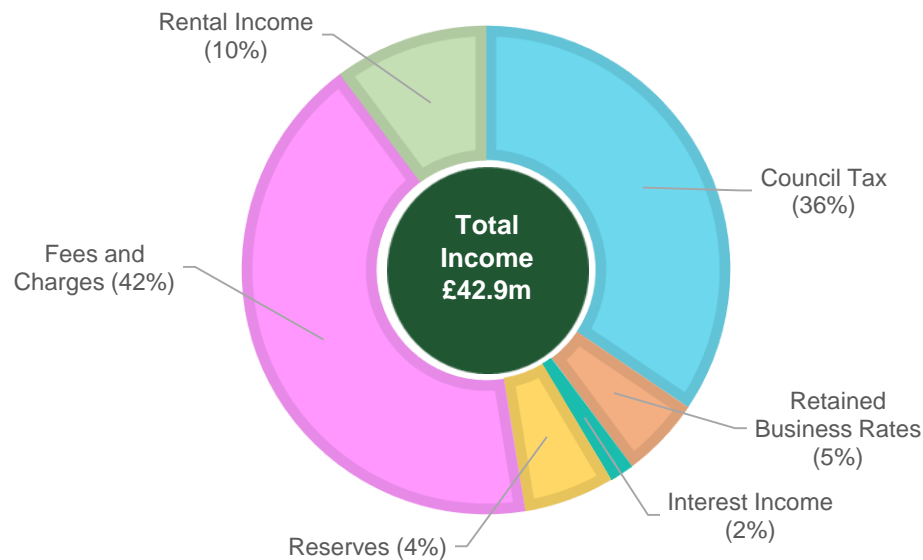

How the money is spent

What happens to your 2022/23 Council Tax

Who spends your Council Tax

Where the money comes from

Elmbridge Council Tax comparison to CPI/RPI