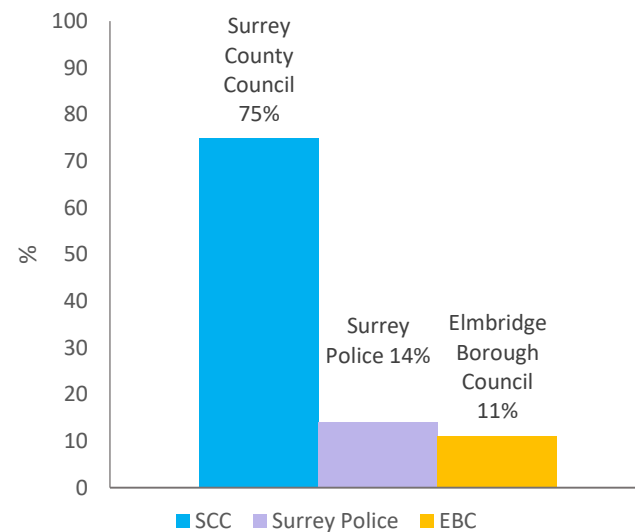

How the money is spent

What happens to your 2022/23 Council Tax

Who spends your Council Tax

Where the money comes from

Elmbridge Council Tax comparison to CPI/RPI