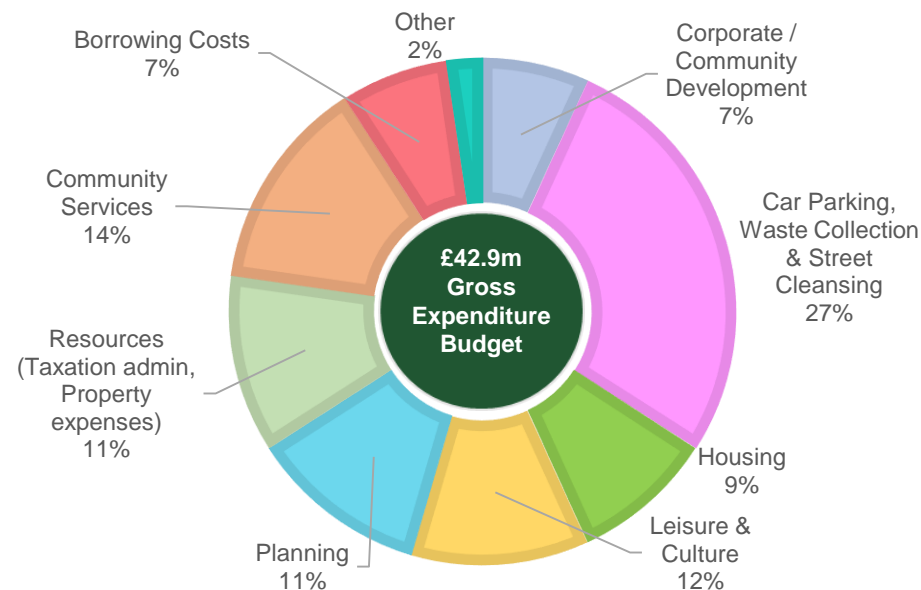

How the money is spent

What happens to your 2022/23 Council Tax

Who spends your Council Tax

Where the money comes from

Elmbridge Council Tax comparison to CPI/RPI