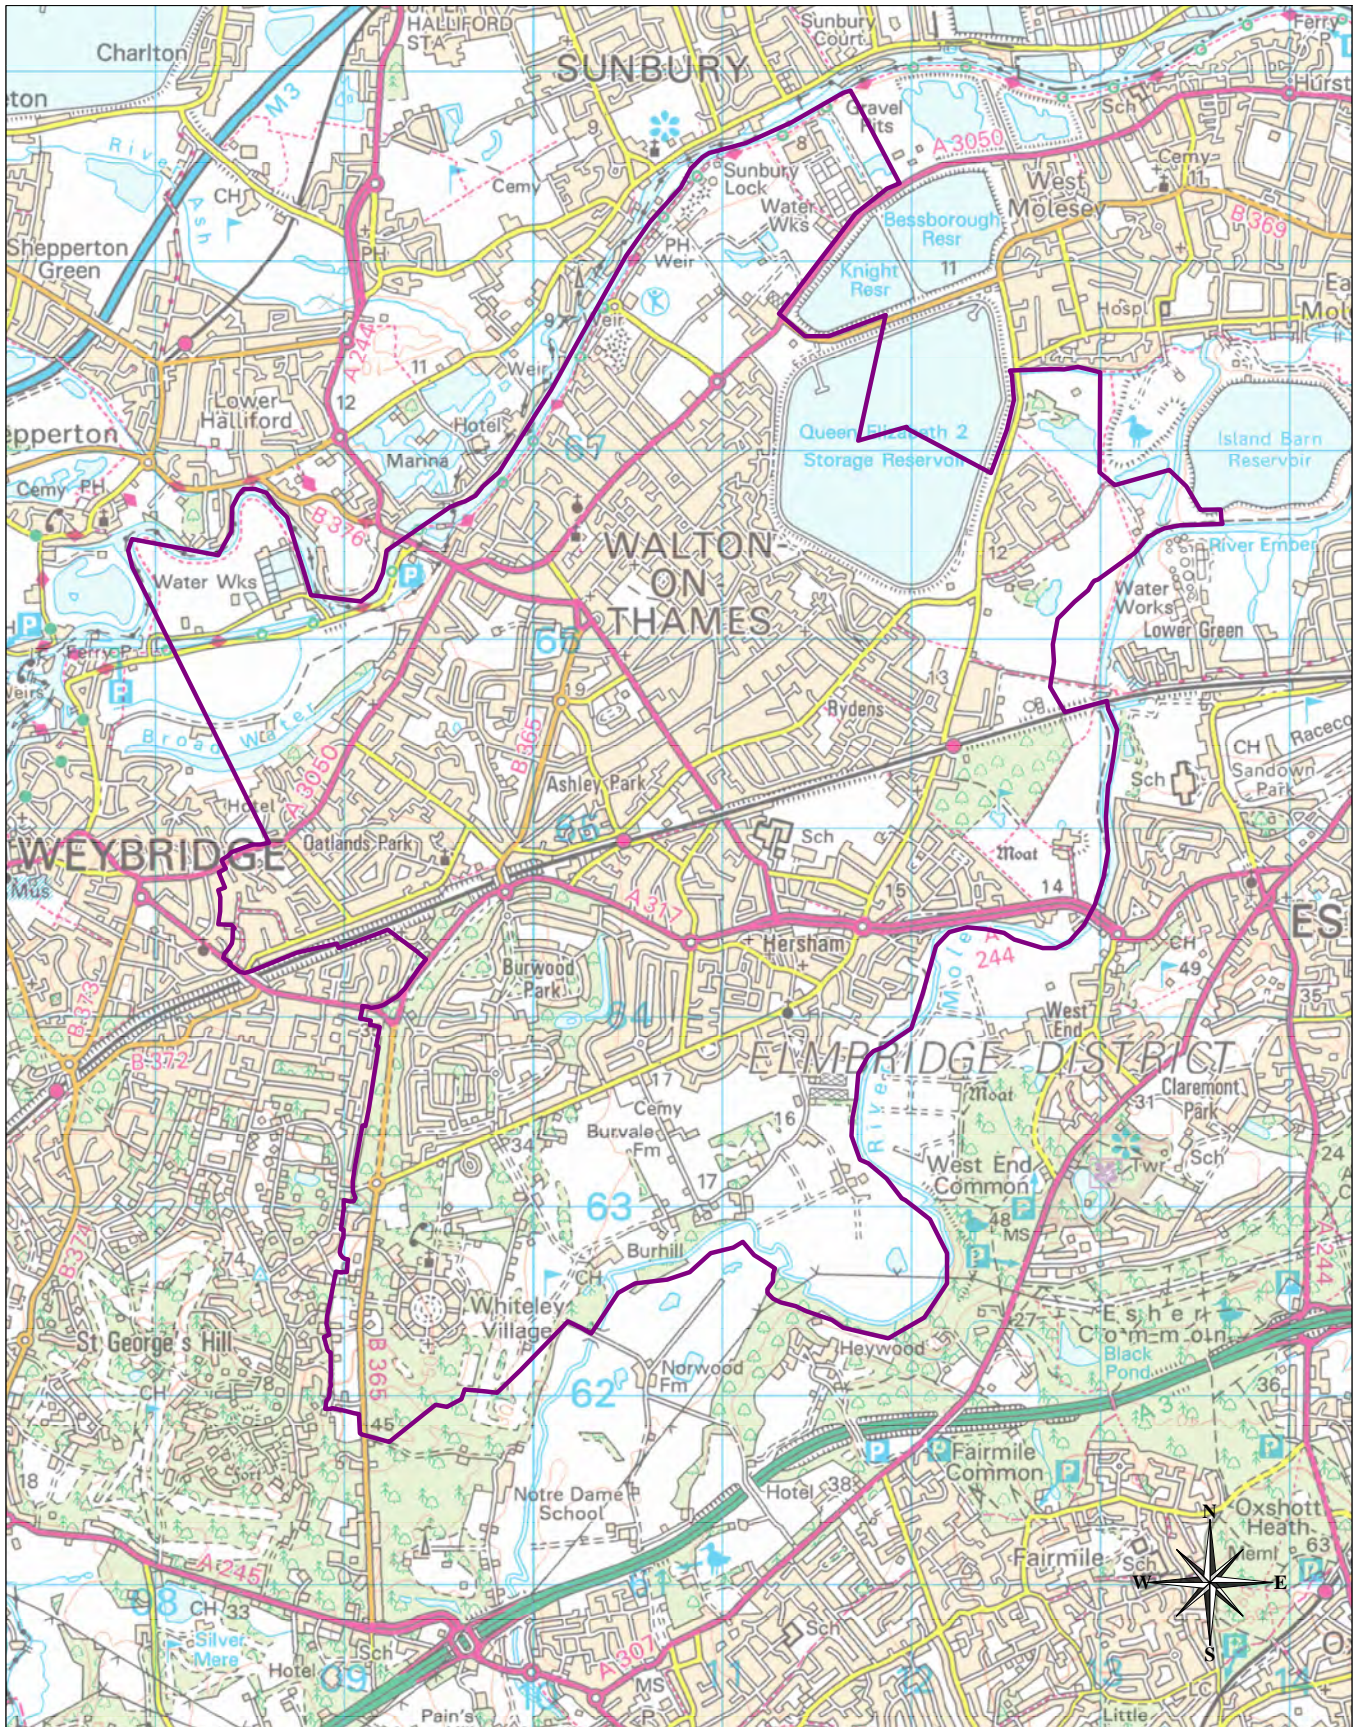

Ancient Parish of Walton on Thames

Crown Copyright. All Rights Reserved Elmbridge Borough Council 100024882 2012

Elmbridge
Borough Council
... bridging the communities ...

Civic Centre, High Street, Esher, Surrey, KT10 9SD