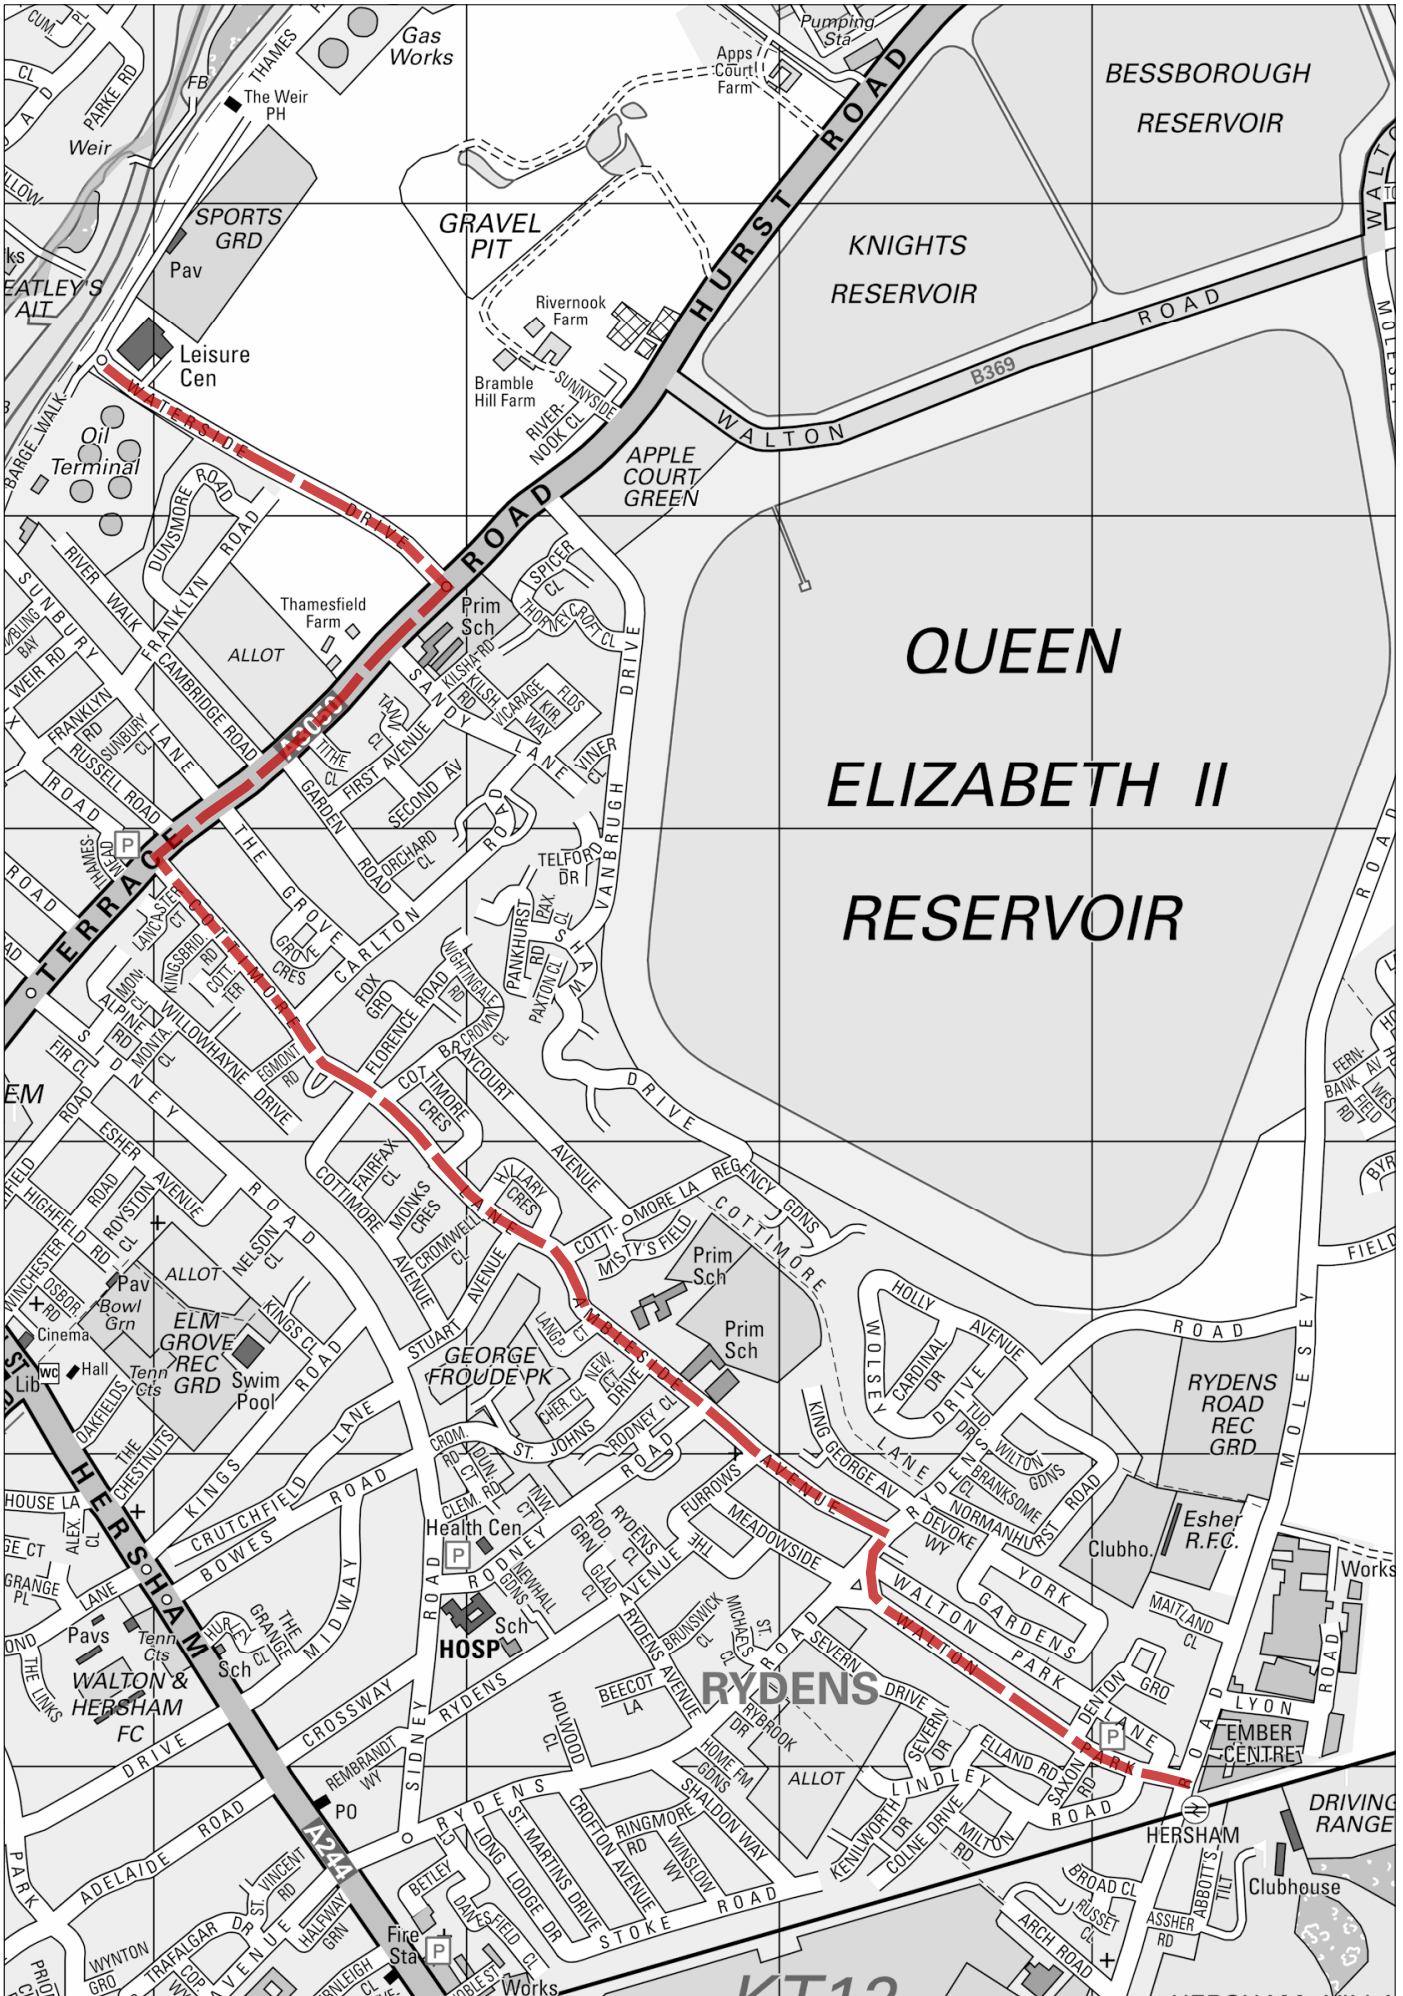

# Cycle Route from Xcel Leisure Complex to Hersham Station

Crown Copyright. All Rights Reserved Elmbridge Borough Council 100024882 2008

Operator:	
Department:	
Drawing Number:	
Date:	12/06/08
Scale:	1:12500