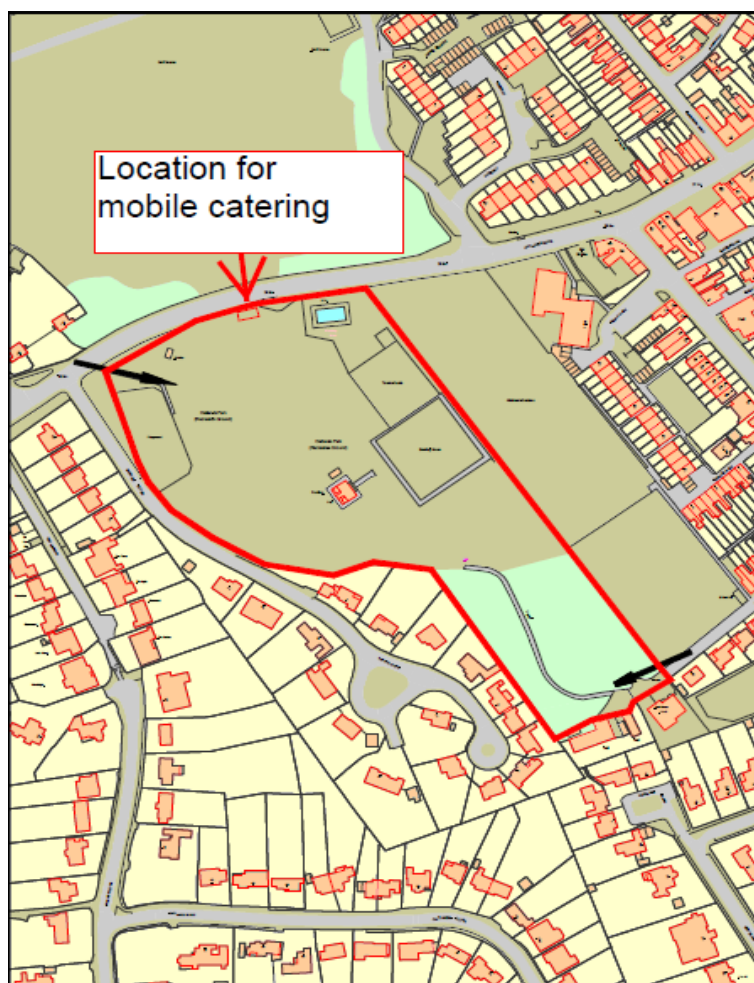

Oatlands Recreation Ground, Weybridge

Address: Oatlands Drive,
Weybridge KT13 8NA

Access: via Barham Close

Mobile catering opportunities

Time restrictions: in line with green spaces opening hours / between 8am – 7p.m/dusk (whichever is earlier).

Pitch size: see licence for maximum size of pitch

Catering: Ice Cream vans only

Facilities on site: play area, splash pad, teen swing, tennis

Potential footfall / organised sports: 950 tennis matches 2018-2019 (approx.)